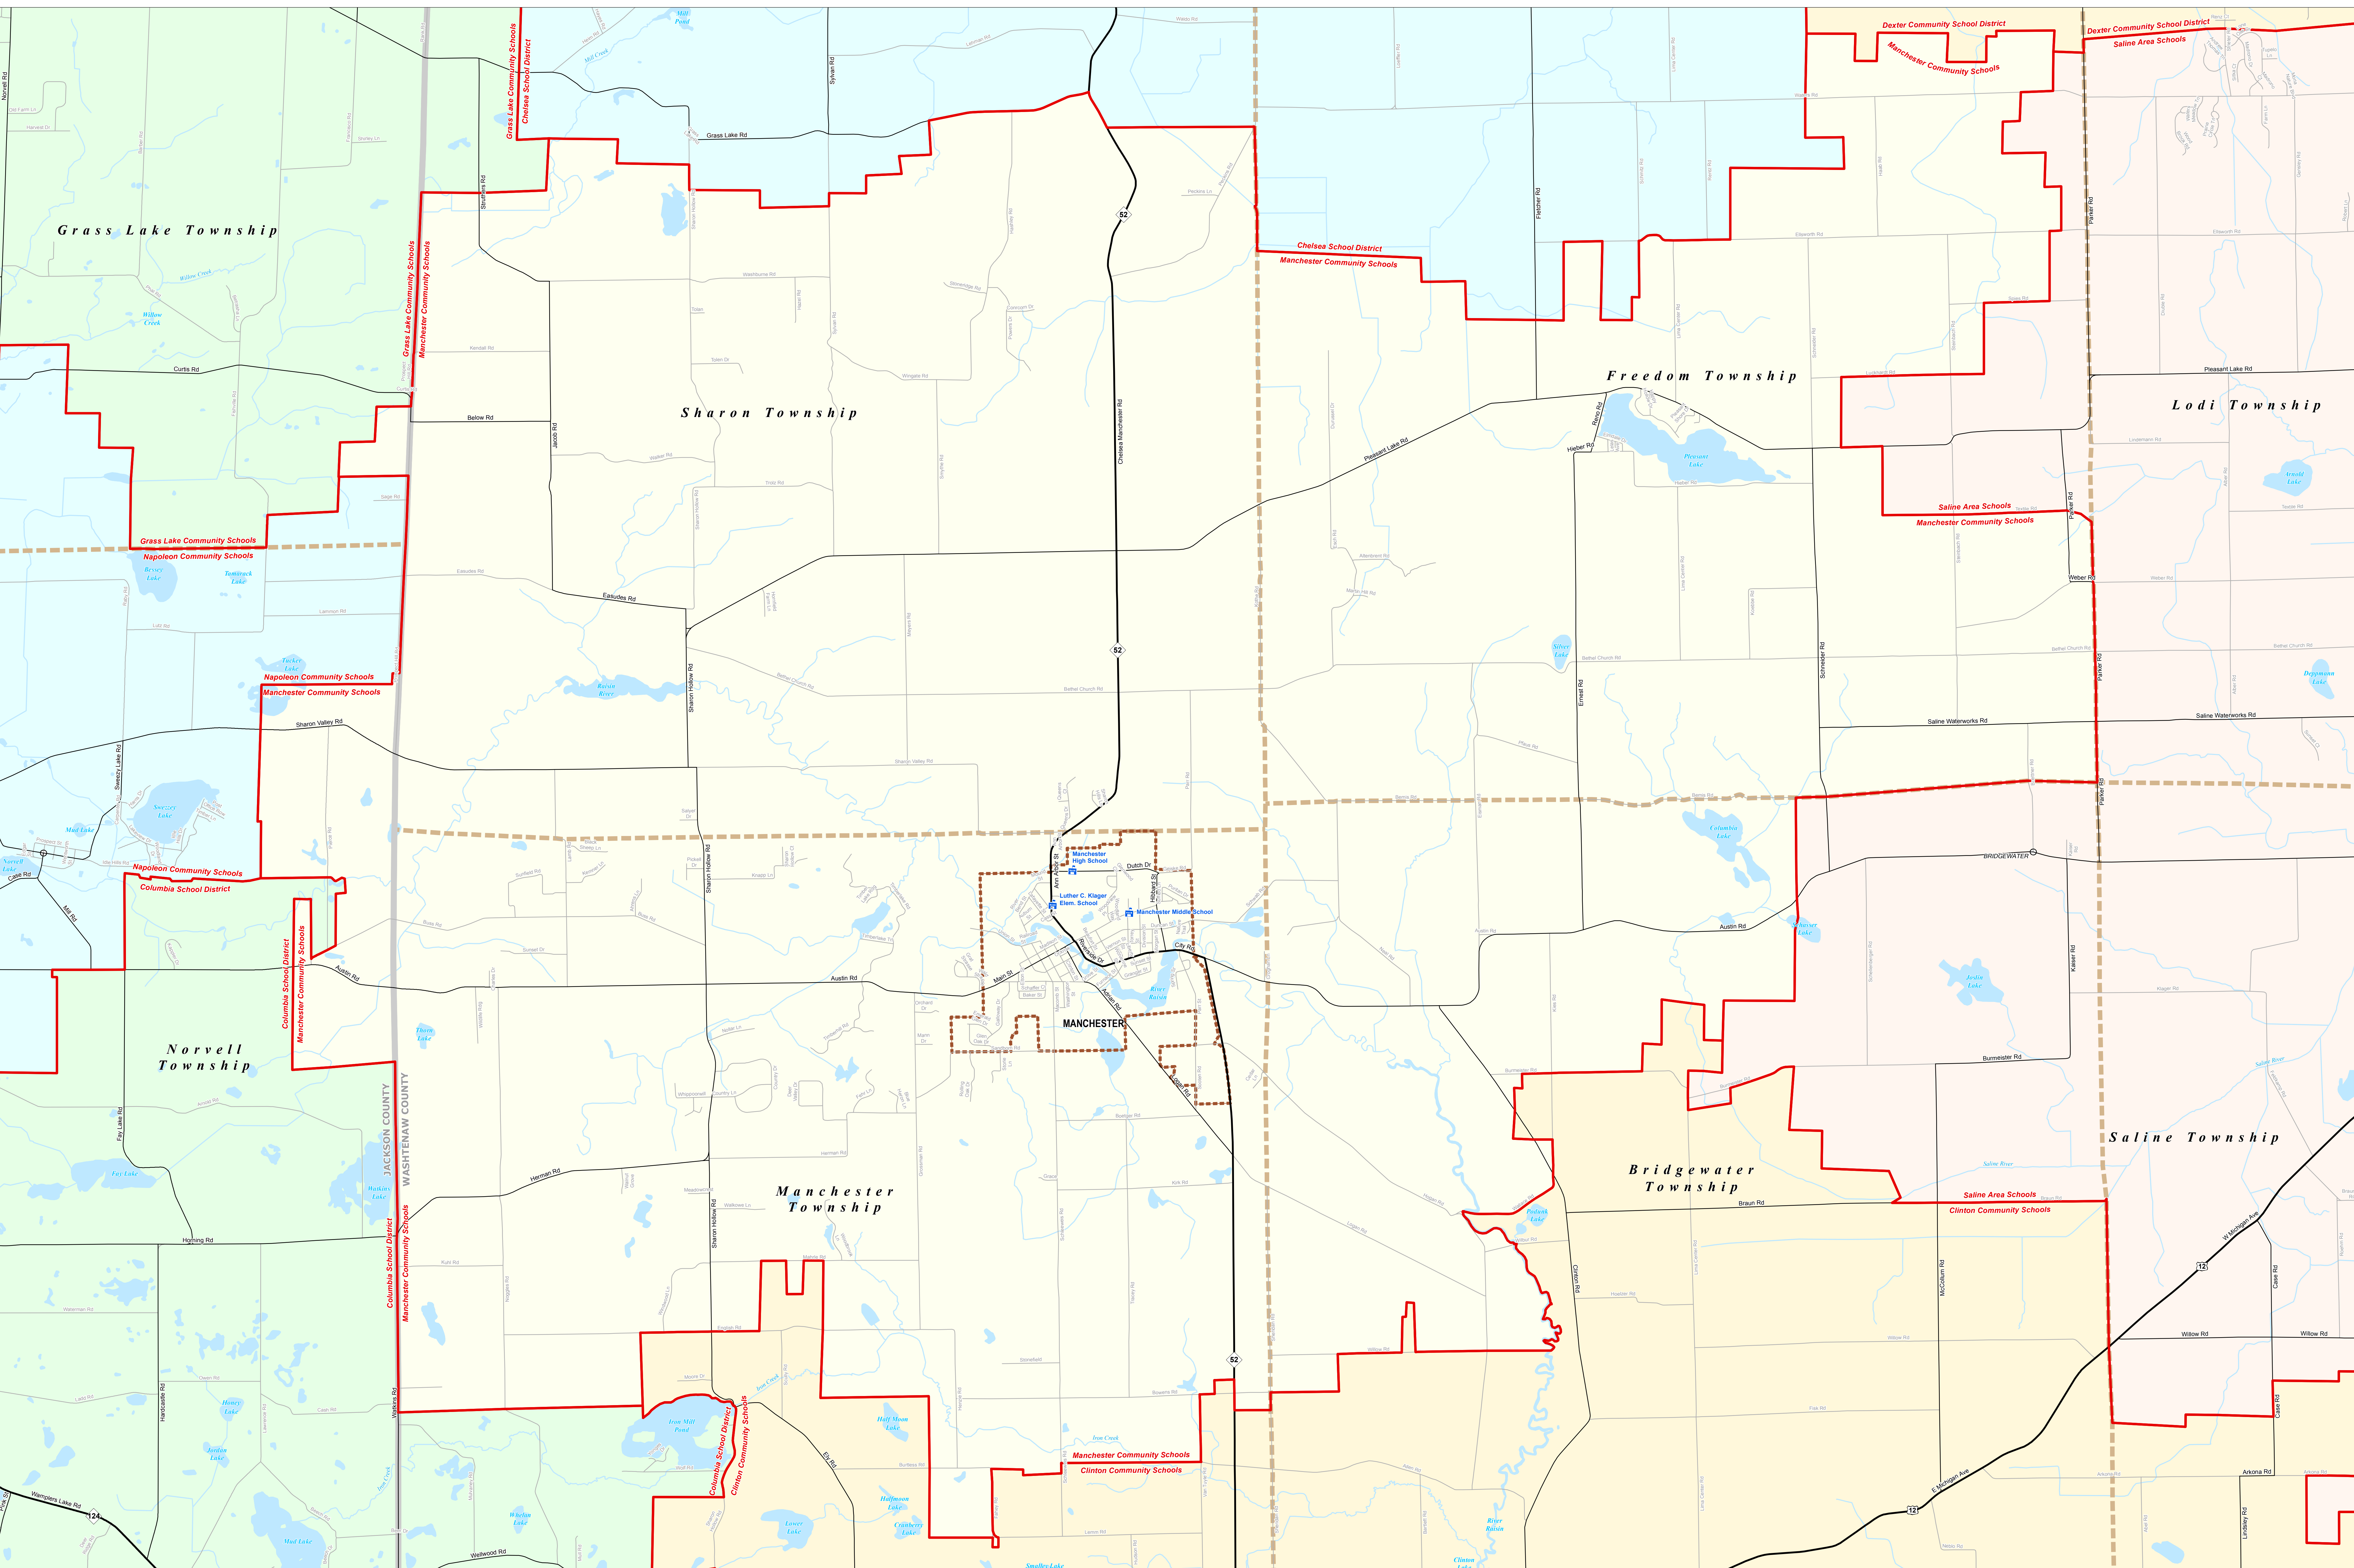

MANCHESTER COMMUNITY SCHOOLS

Washtenaw ISD

0 0.25 0.5 Miles

Legend

School District	Unincorporated Place	Railroad
County	School	Water Feature
City	Freeway	River, Stream, or Drain
Township	Highway	Primary Road
Village	Local Road	
Census Designated Place